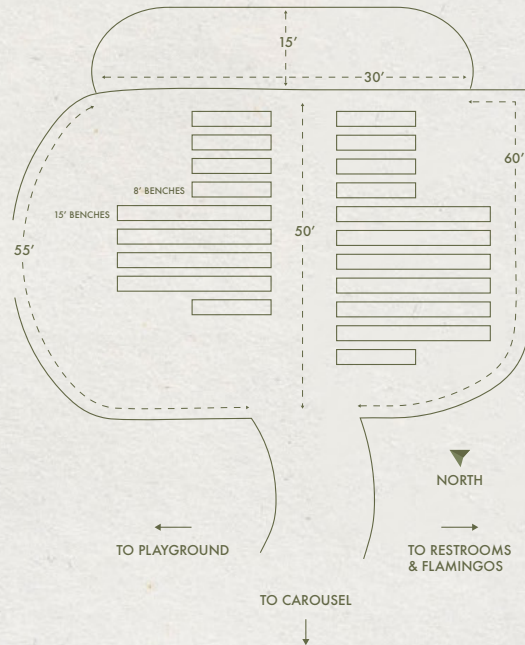

WILDLIFE THEATER

Events
at the Zoo

This majestic theater is tucked among the towering cypress trees. It's nature and outdoor charm create a secluded location for your ceremony or presentation. Conveniently located near the historic Dentzel Carousel, it's the perfect venue for your guests to stroll towards a cocktail hour at the Carousel following the ceremony.

DURATION RATE

1 Hour \$500
Extra Hour \$500

ADD ON ANIMAL EXPERIENCE.....\$400-600

STYLE CAPACITY

Theater 140 (benches only)
Theater 200 (with additional chairs)

SAN FRANCISCO ZOO EVENTS

415.753.7055

planyourevent@sfzoo.org